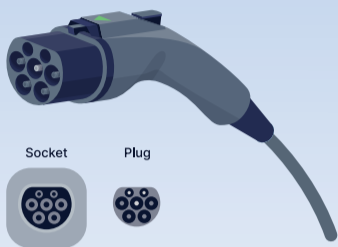

Please follow these steps each time you use an EVO charging station.

Before Charging

01

Confirm Compatibility

Ensure the charger connector matches your vehicle's charging port.

02

Inspect for Damage

Check the cable and connector for cuts, cracks, bent pins, or burn marks. If anything appears damaged, do not use the charger.

03

Follow On-Site Instructions

Read and adhere to the instructions displayed on the charger and in the EVO app.

04

Plug in Gently and Fully

Insert the connector until you hear or feel a click. Never force the plug.

Do not leave connector hanging or on the ground. Place them securely back in the holster after use.

13

Do Not Let the Cable Drag

Keep the cable off the ground to prevent damage.

14

Do Not Block the Bay

Once charging is complete, move your vehicle so other users can charge.